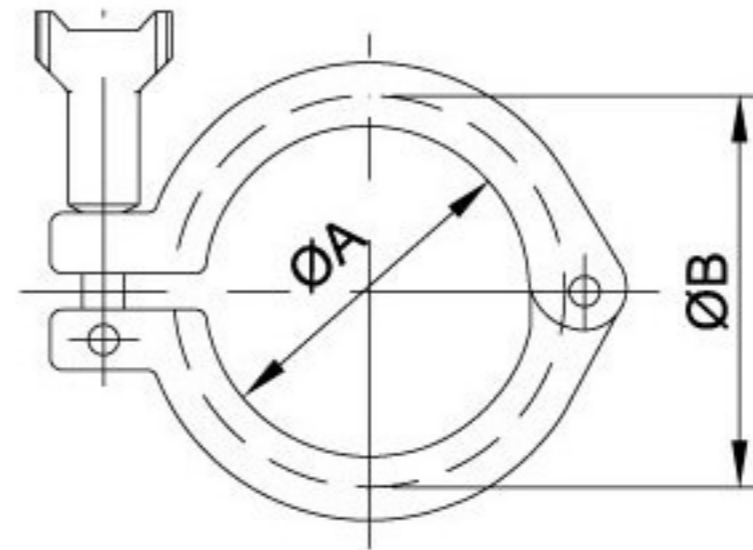

Heavy Duty Clamp-ring(mm)

13IU Bolted Clamp

SIZE	ØA	ØB
1.5"	45	55
2.0"	63	73
2.5"	74	89
3.0"	88	102
4.0"	111	128

13IS I-line Clamp

SIZE	ØA	ØB
1.0"~1.5"	53.4	83.8
2.0"	72.2	111
2.5"	88.1	121.4
3.0"	102.4	136.1
4.0"	127.8	162
6.0"	195.3	242.1