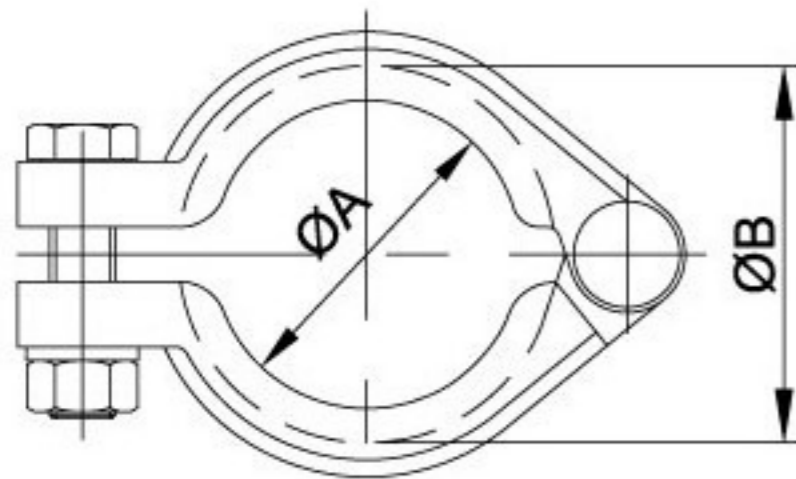

Heavy Duty Clamp-ring(mm)

13IU Bolted Clamp

SIZE	ØA	ØB
1.5"	45	55
2.0"	63	73
2.5"	74	89
3.0"	88	102
4.0"	111	128

13IS I-line Clamp

SIZE	ØA	ØB
1.0"~1.5"	53.4	83.8
2.0"	72.2	111
2.5"	88.1	121.4
3.0"	102.4	136.1
4.0"	127.8	162
6.0"	195.3	242.1